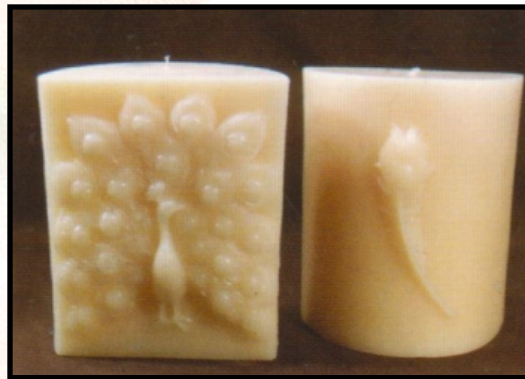

**Size:** 9.5" x 6" x 3"  
**Burn Time:** 80 Hours  
**Price:** **\$35.00**

**Flamingos** ( front and back shown)

**Size:** 6.5" x 7.7"

**Burn Time:** 150 Hours

**Price:** **\$34.00**

**Peacock** ( front and back shown)