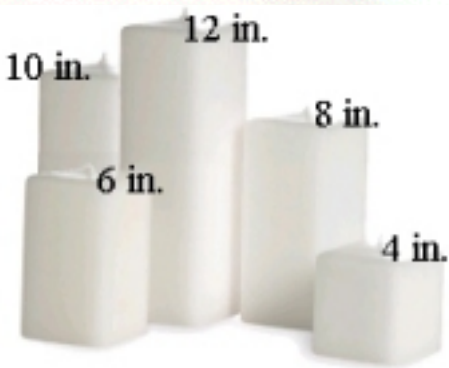

Square Pillar Candles

Available in all colors

Quantity: