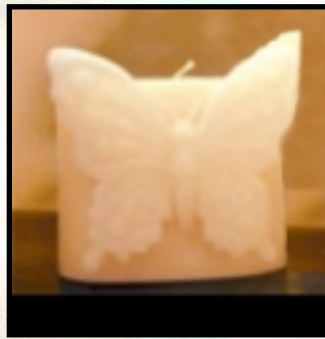

Butterfly
Rounded Rectangle
Size: 6 x 5
Burn Time: 150
Hours
Price: $34.00