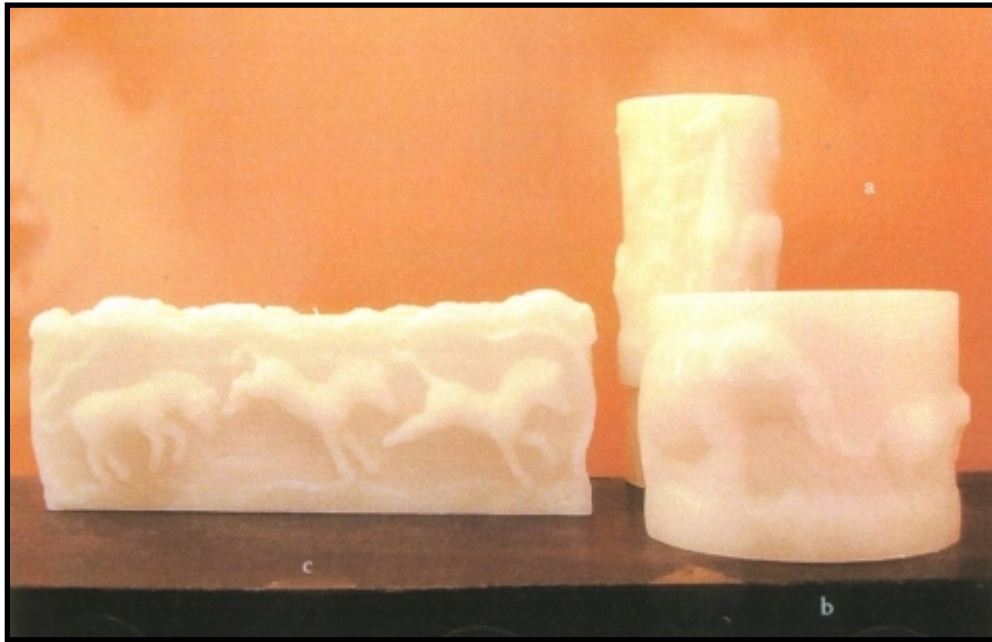

5"w x 5"w x 5"h - Burn Time: 150 hours

Acanthus Leaf

SKU# CA5500

3"w x 3"w x 3"h - Burn Time: 80 hours

Africa Collection

Zebra's SKU# CA3500

Size: 15"w x 5"w x 5"h - Rectangle (5 wick candle) - Burn Time: 150 Hours

Elephants SKU# CA3000

Size: 7"w x 5.5"h - (Round Candle) - Burn Time: 120 Hours

Giraffe SKU# CA2001

Size: 4.5 "w x 8"h - (Round Candle) - Burn Time: 150 Hours

Lotus Flower