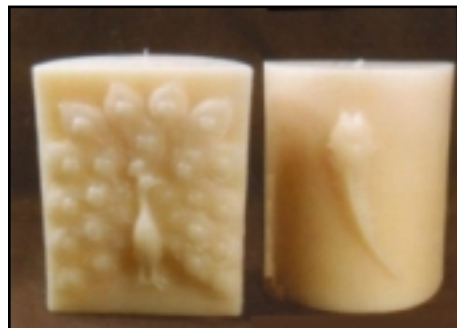

## Flamingos

SKU# 101

Size: 6.5"w x 7.75"h - (half moon) - Burn Time: 150 Hours  
(front & back shown)

---

## Peacock

SKU# 100

Size: 6.5"w x 7.7"h - Burn Time: 150 Hours

---